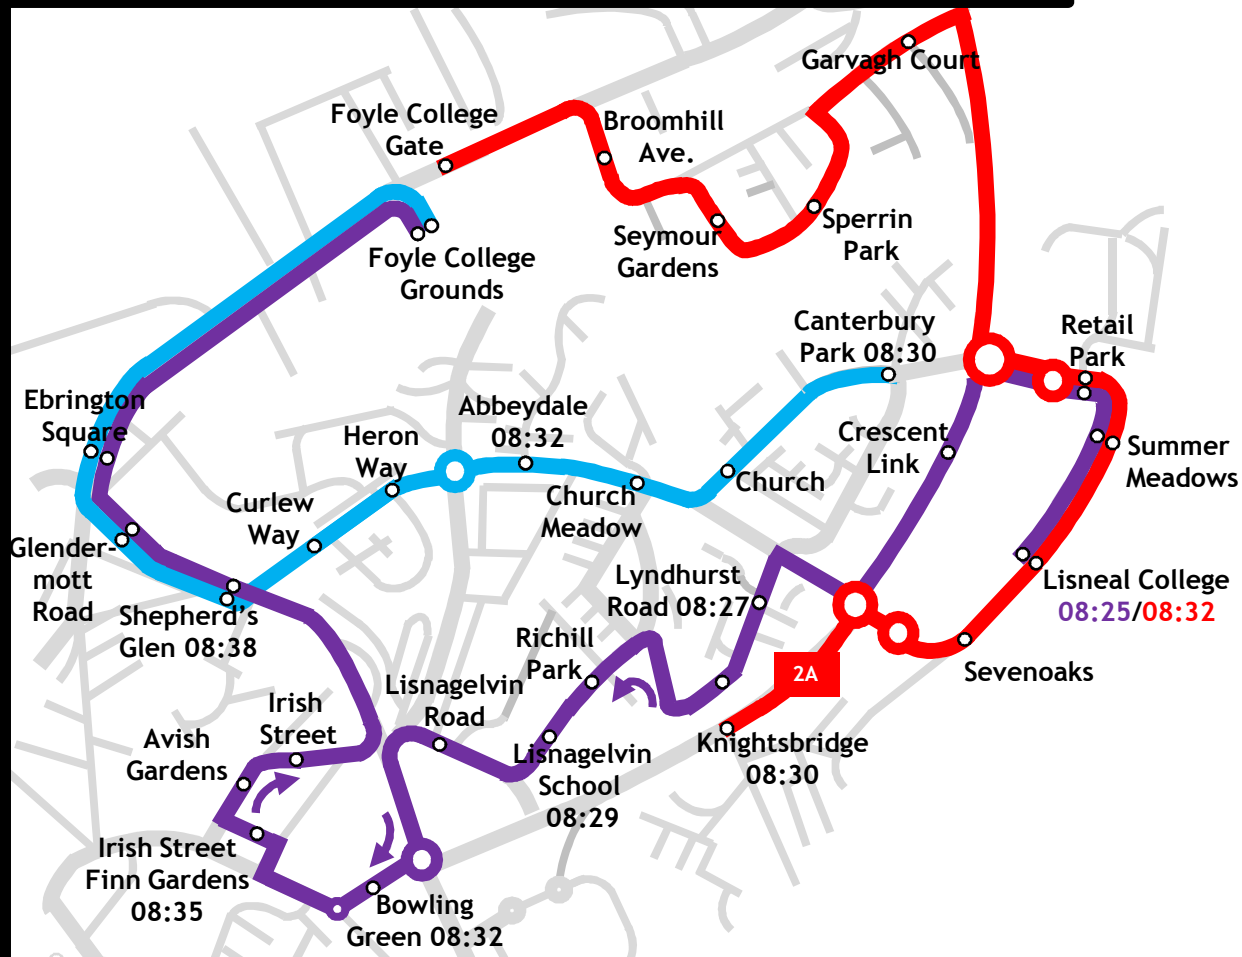

Foyle College Morning buses

From City Centre, Kilfennan, Knightsbridge & Irish Street

Alteration to Irish Street & Kilfennan morning bus from 26.02.2018

Irish Street - note morning route change from 26 February

Lisneal College Gate, Summer Meadows, Retail Park, Crescent Link, Lyndhurst Road, Landsdowne Road, Richill Park, Lisnagelvin Road, Bowling Green, Irish Street, Finn Gardens, Irish Street Estate, Dungiven Road, Glendermott Road, Limavady Road, **Foyle College Grounds**

Kilfennan & Lincoln Court

Canterbury Park, Abbeydale, Rosstowney Road, Glendermott Road and Limavady Road, **Foyle College Grounds**

Kilfennan & Lincoln Court - FOYLE METRO SERVICE 2A

Crescent Link (Knightsbridge (opposite Fire Station), Summer Meadows, Lisneal College Gate, Crescent Link Retail Park, Crescent Link, Nelson Drive Estate, Limavady Road, **Foyle College Gate.**

NOTE: This bus is a scheduled service, collecting all passengers en route