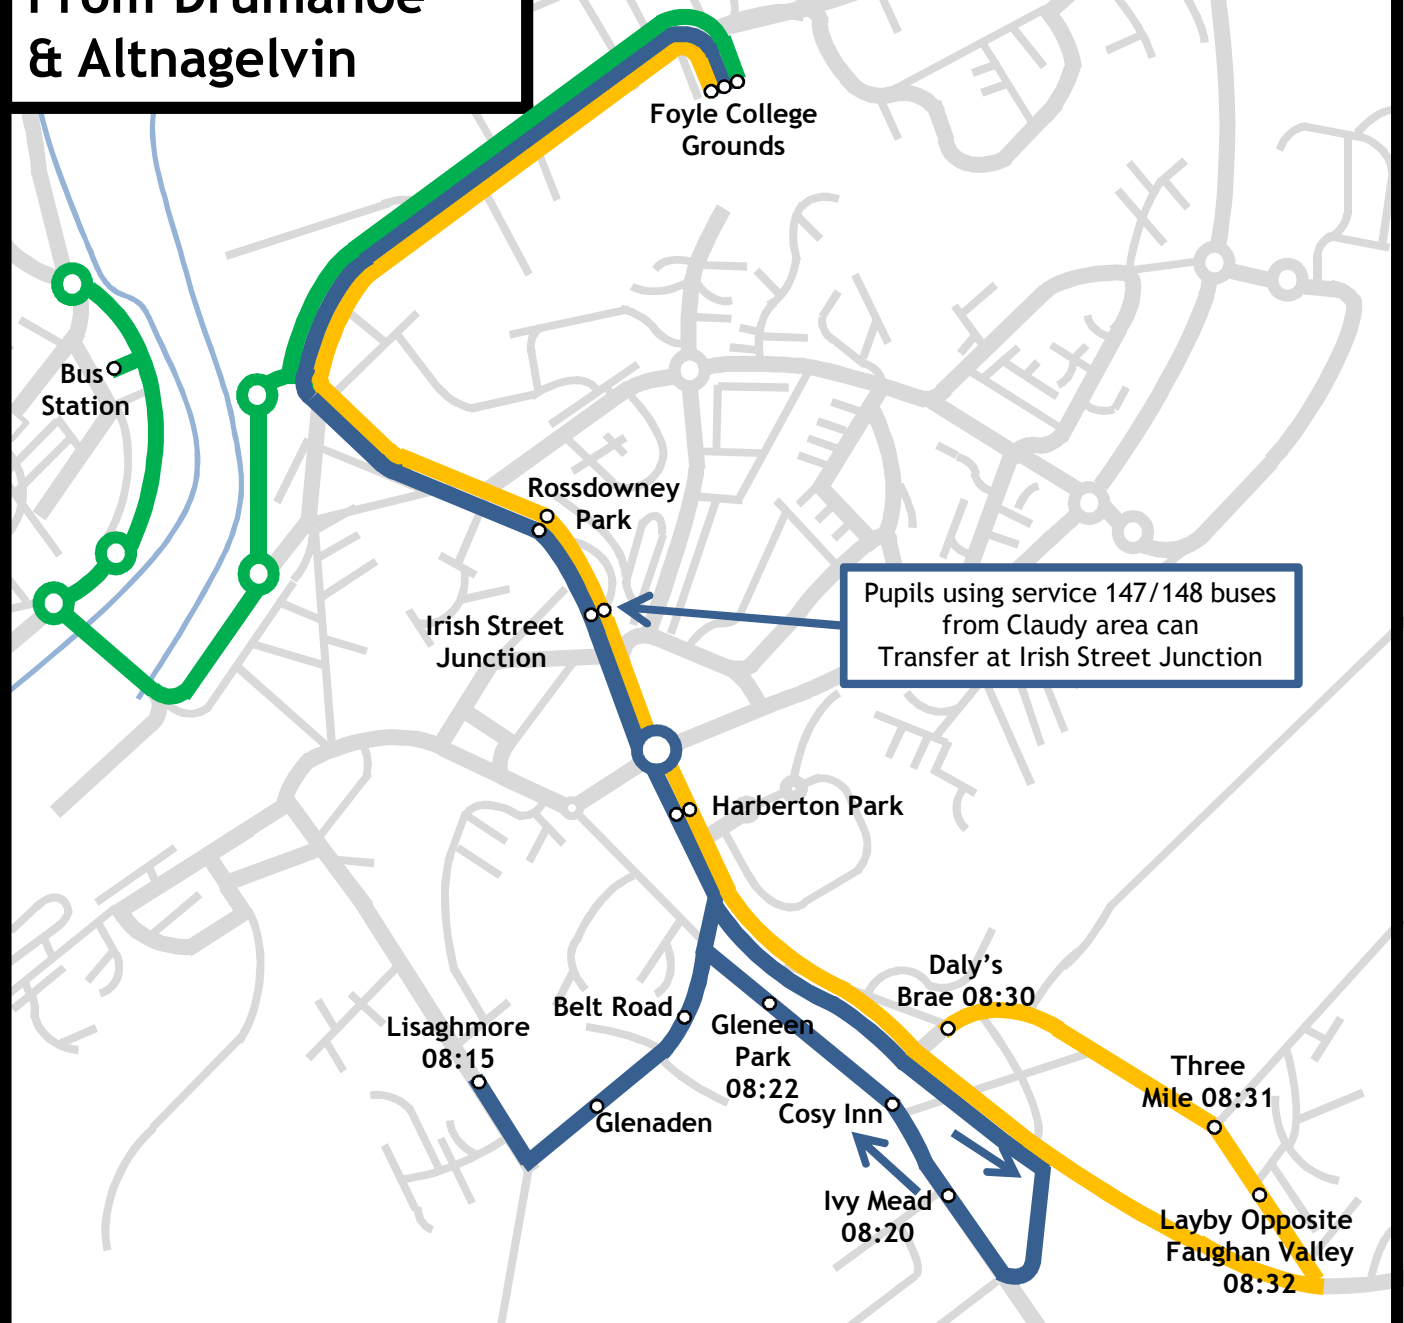

Foyle College Morning buses

From Drumahoe & Altnagelvin

Drumahoe

Drumahoe Road, Opposite Faughan Valley, Glenshane Road, Dungiven Road, Glendermott Road, Limavady Road, **Foyle College Grounds**

Lisaghmore & Ivy Mead

Trench Road, Belt Road, Glenshane Road, Ardmore Road, Ivy Mead, Church Brae, Glendermott Road, **Foyle College Grounds**

Foyle Street Bus Station

Bus Station, John Street, Craigavon Bridge, Duke Street, Limavady Road, **Foyle College Grounds**