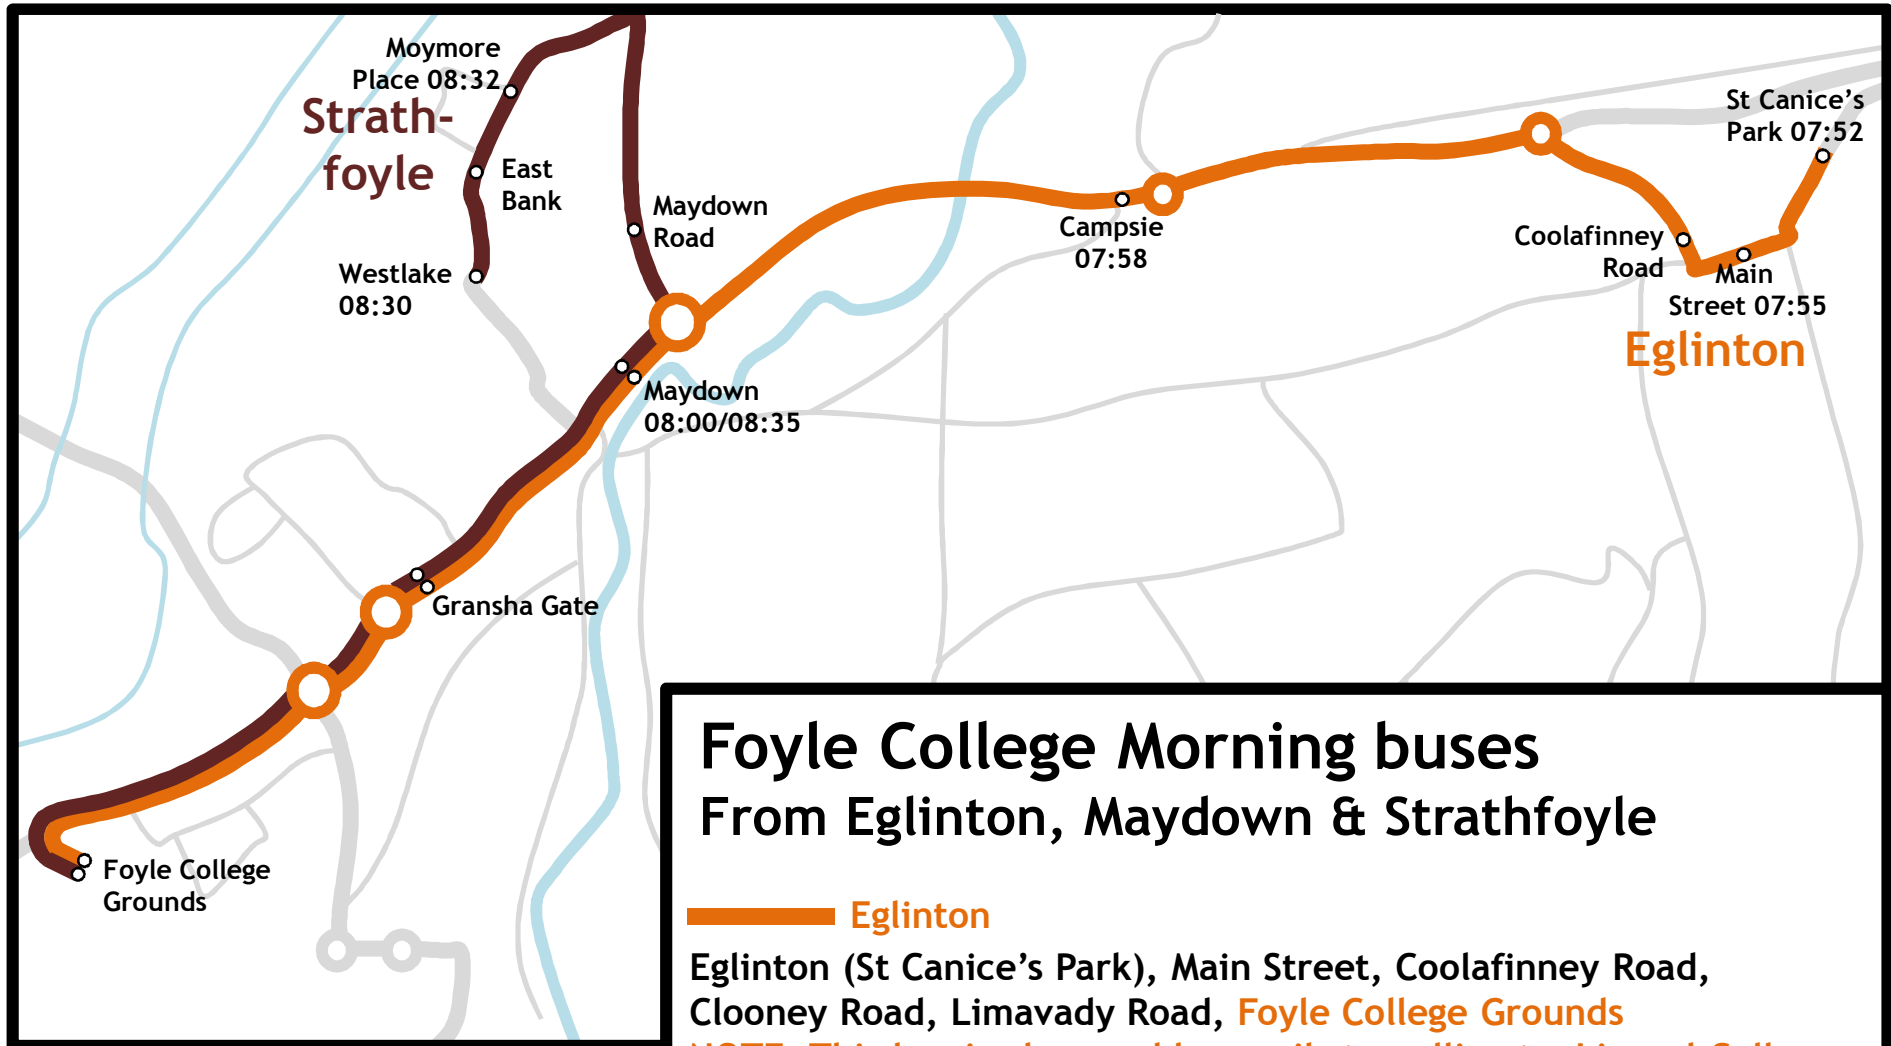

Foyle College Morning buses From Eglinton, Maydown & Strathfoyle

— Eglinton

Eglinton (St Canice's Park), Main Street, Coolafinney Road, Clooney Road, Limavady Road, **Foyle College Grounds**

NOTE: This bus is also used by pupils travelling to Lisneal College

— Strathfoyle

Temple Road (Westlake Entrance), Strathfoyle East Bank and Moymore Place, Maydown Road, Clooney Road and Limavady Road, **Foyle College Grounds**

NOTE: This bus is also used by pupils travelling to Lisneal College