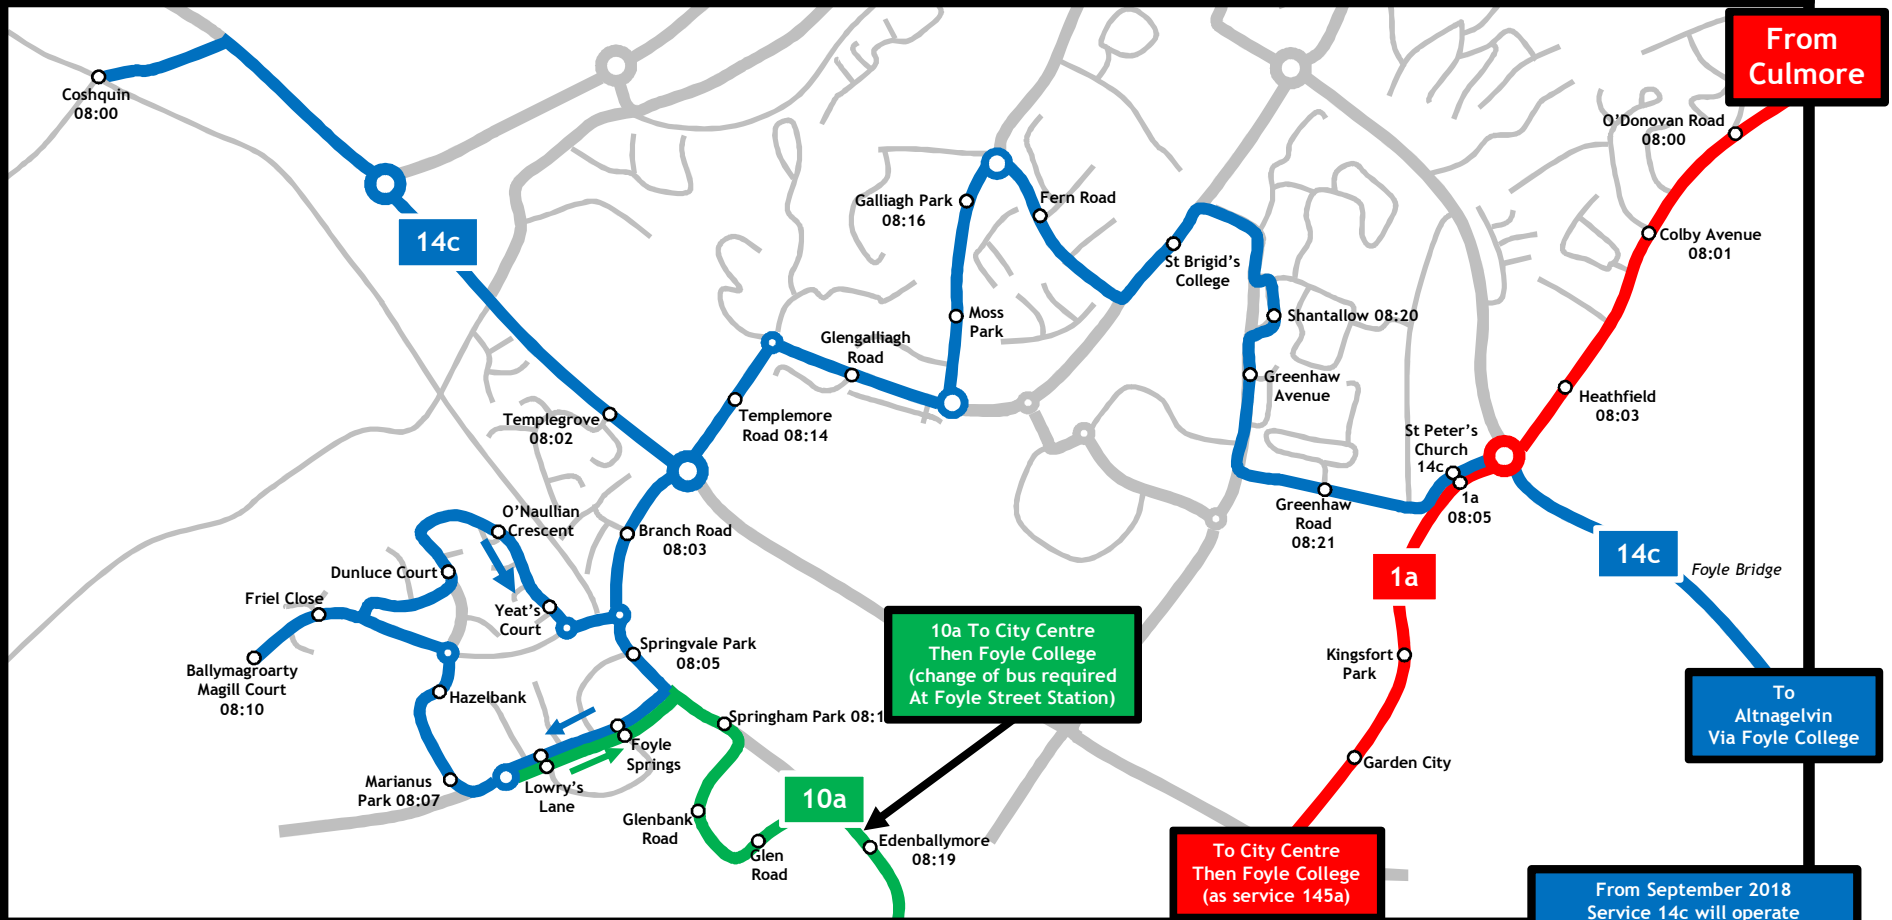

Foyle College - morning Foyle Metro services

From Coshquin, Ballymagroarty, Hazelbank, Galliagh, Shantallow & Culmore Point

14c Shantallow & Ballymagroarty

Coshquin, Bunrana Road, Branch Road, Foyle Springs, Hazelbank, Ballymagroarty, Templemore Road, Glengalliagh Road, Moss Road, Fern Road, Bradley's Pass, Shantallow, Greenhaw Road, Foyle Bridge, Nelson Drive Estate, Broomhill Ave, Foyle College Grounds. Bus continues to Altnagelvin. Note this bus collects all passengers and pupils as required.

1a Culmore Point

Culmore Point, Culmore Road, Strand Road, Foyle Street Station. Bus then becomes service 145a to Eglinton and will operate into Foyle College Grounds on school days. Note this bus is a scheduled service and collects all passengers and pupils as required.

From September 2018 Service 14c will operate Via Foyle College on school days