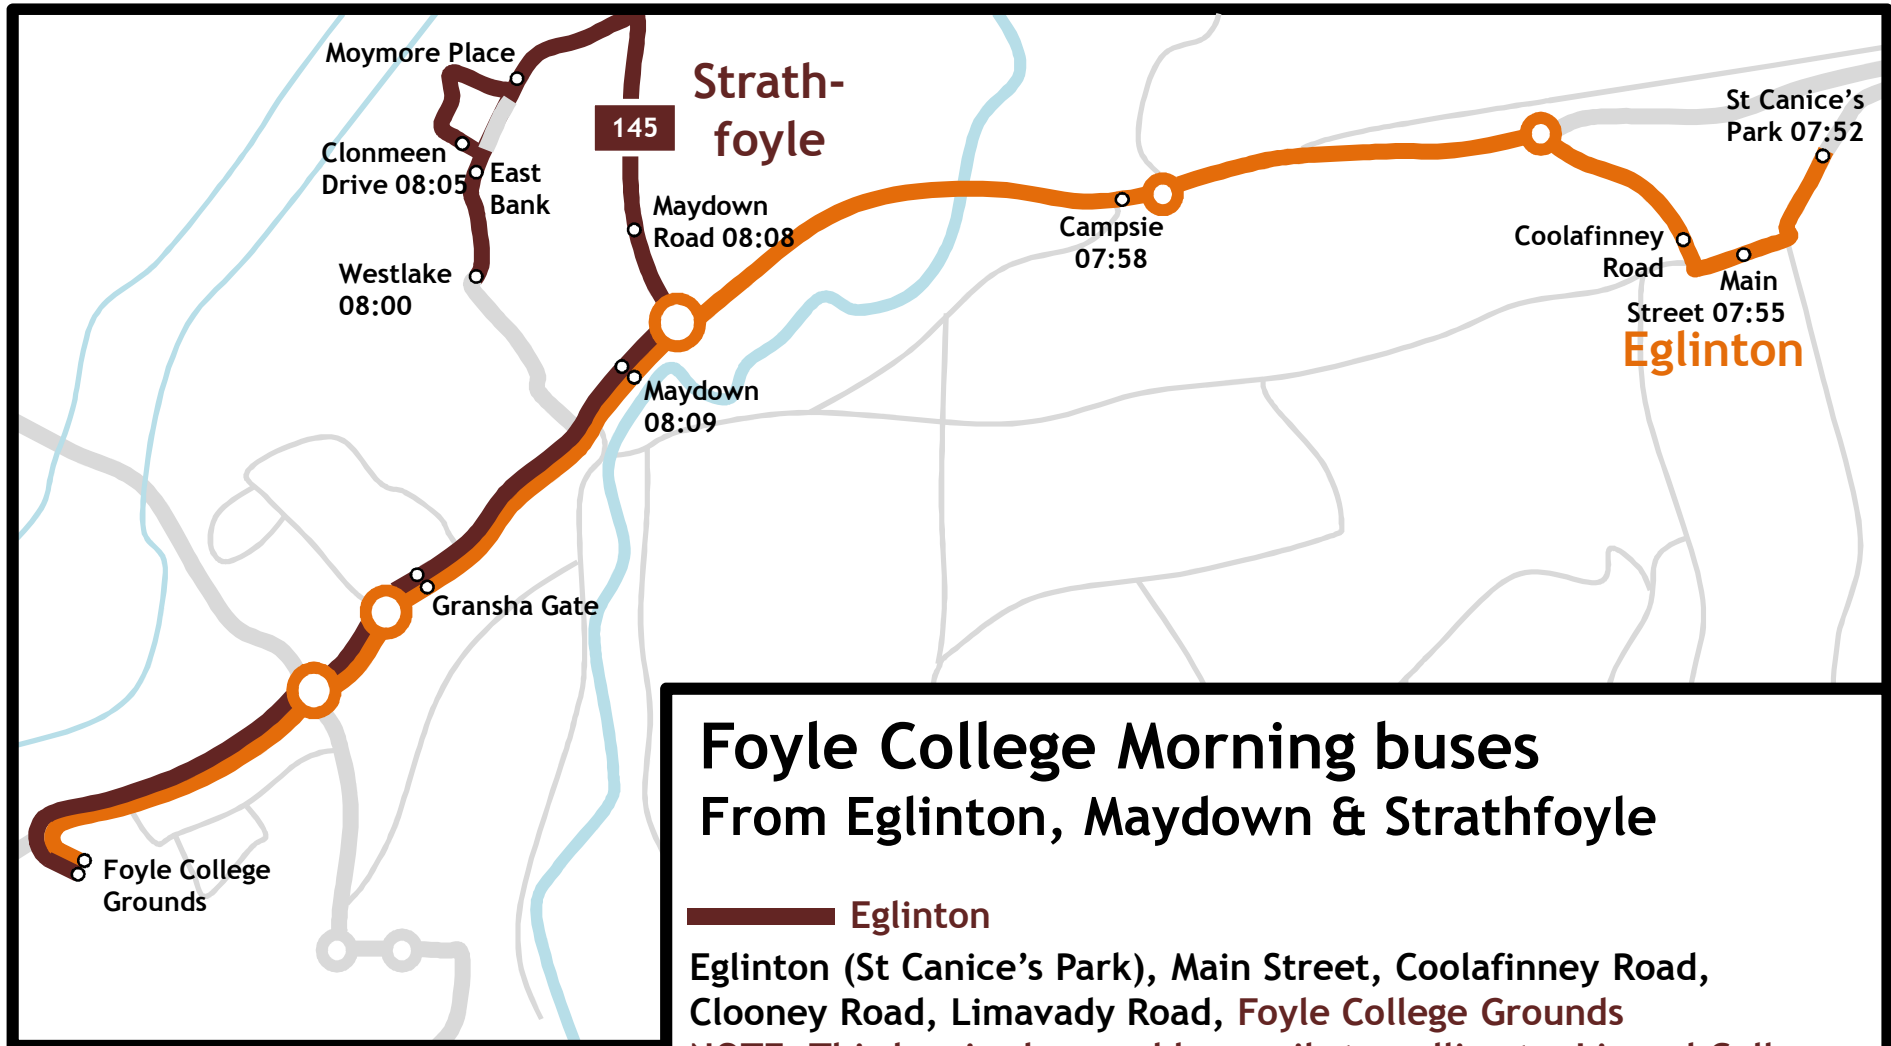

Foyle College Morning buses From Eglinton, Maydown & Strathfoyle

— Eglinton

Eglinton (St Canice's Park), Main Street, Coolafinney Road, Clooney Road, Limavady Road, **Foyle College Grounds**

NOTE: This bus is also used by pupils travelling to Lisneal College

— Strathfoyle

Temple Road (Westlake Entrance), Strathfoyle East Bank and Moymore Place, Maydown Road, Clooney Road and Limavady Road, **Foyle College Grounds**

NOTE: This bus is also used by pupils travelling to Lisneal College