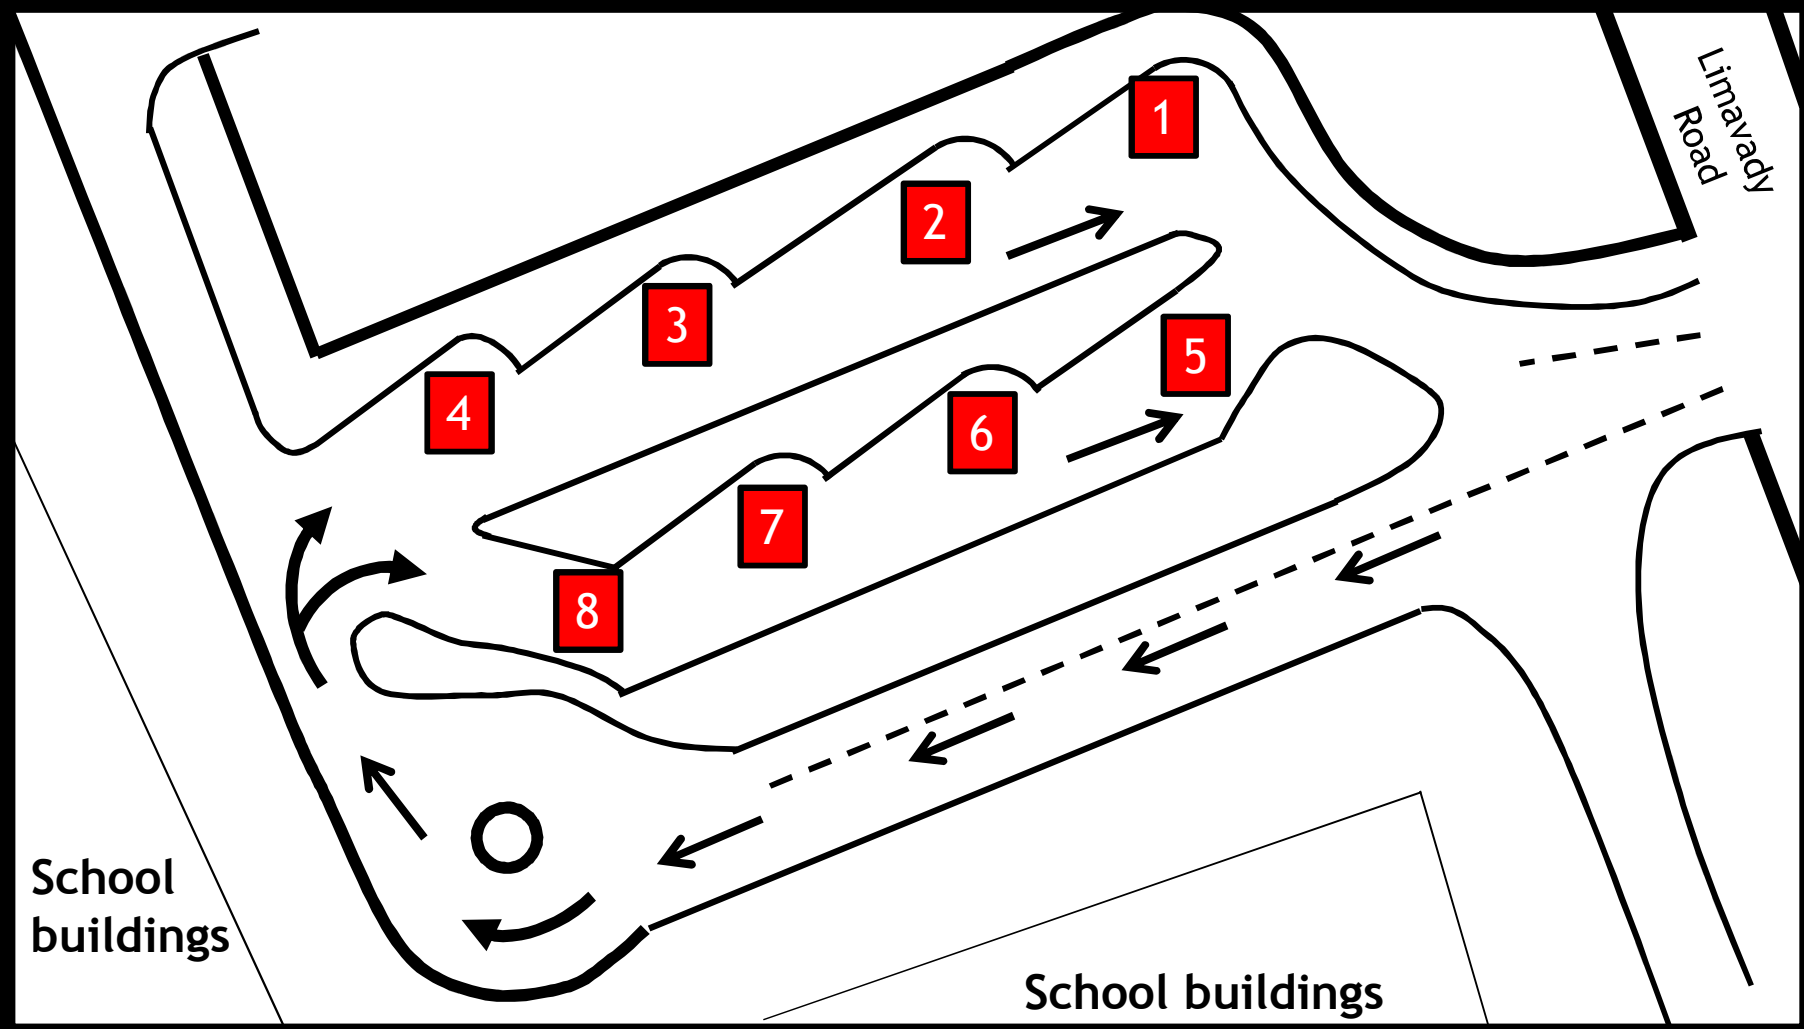

Foyle College Afternoon Bus Layout

1. Eglinton via Strathfoyle
2. Drumahoe
3. Irish Street & Kilfennan
3. Foyle Street (at 15:45)
4. Coshquin, Ballymagroarty & Shantallow (service 14c)
4. Culmore & Fernabbey (at 15:45)

5. Lisaghmore & Ivy Mead
6. Magheramason
7. Donemana
8. Abbeydale

Note, bays 3 & 4 are used by 2 different services.