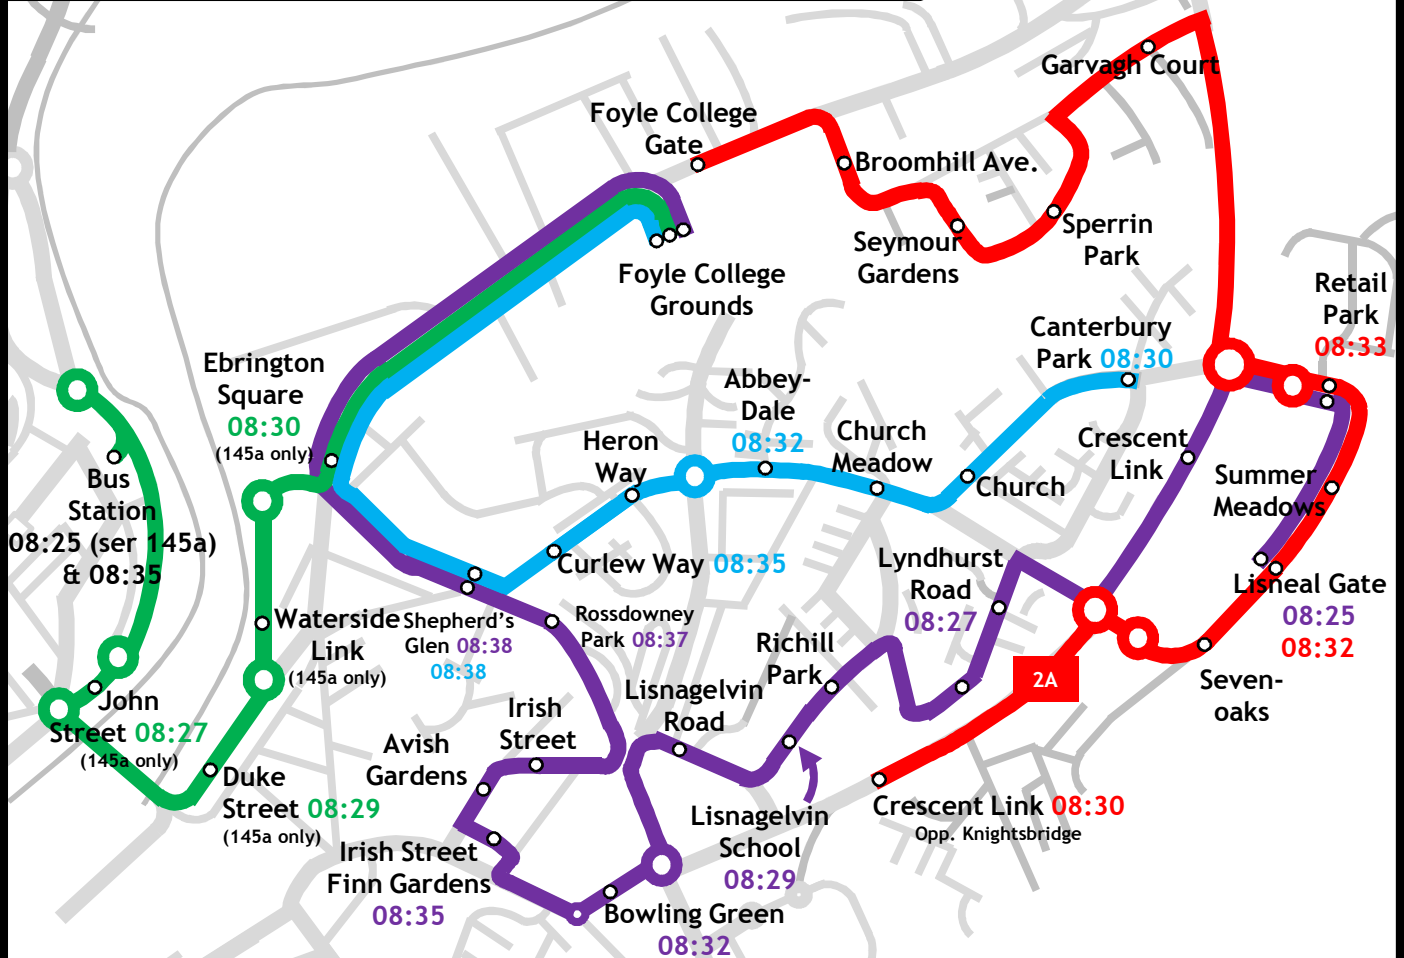

Foyle College Morning buses

From City Centre, Kilfennan,
Knightsbridge & Irish Street

— Kilfennan & Irish Street

Lisneal College Gate, Retail Park, Crescent Link, Lyndhurst Road, Landsdowne Road, Richill Park, Lisnagelvin Road, Crescent Link (Bowling Green) Irish Street, Finn Gardens, Irish Street, Glendermott Road, Limavady Road **Foyle College Grounds**

— Foyle Street Bus Station (Ulsterbus service 145a)

Bus Station, John Street, Craigavon Bridge, Duke Street, Limavady Road, **Foyle College Grounds THIS IS A SCHEDULED SERVICE TO EGLINTON VIA FOYLE COLLEGE GROUNDS**

— Kilfennan & Lincoln Court

Canterbury Park, Rosstowney Road (Lincoln Courts), Glendermott Road, Limavady Road **Foyle College Grounds**

— Knightsbridge & Summer Meadows- FOYLE METRO SERVICE 2A

Crescent Link (Knightsbridge (opposite Fire Station), Summer Meadows, Lisneal College Gate, Crescent Link Retail Park, Crescent Link, Nelson Drive Estate, Limavady Road, **Foyle College Gate.**

NOTE: This bus is a scheduled service, collecting all passengers en route