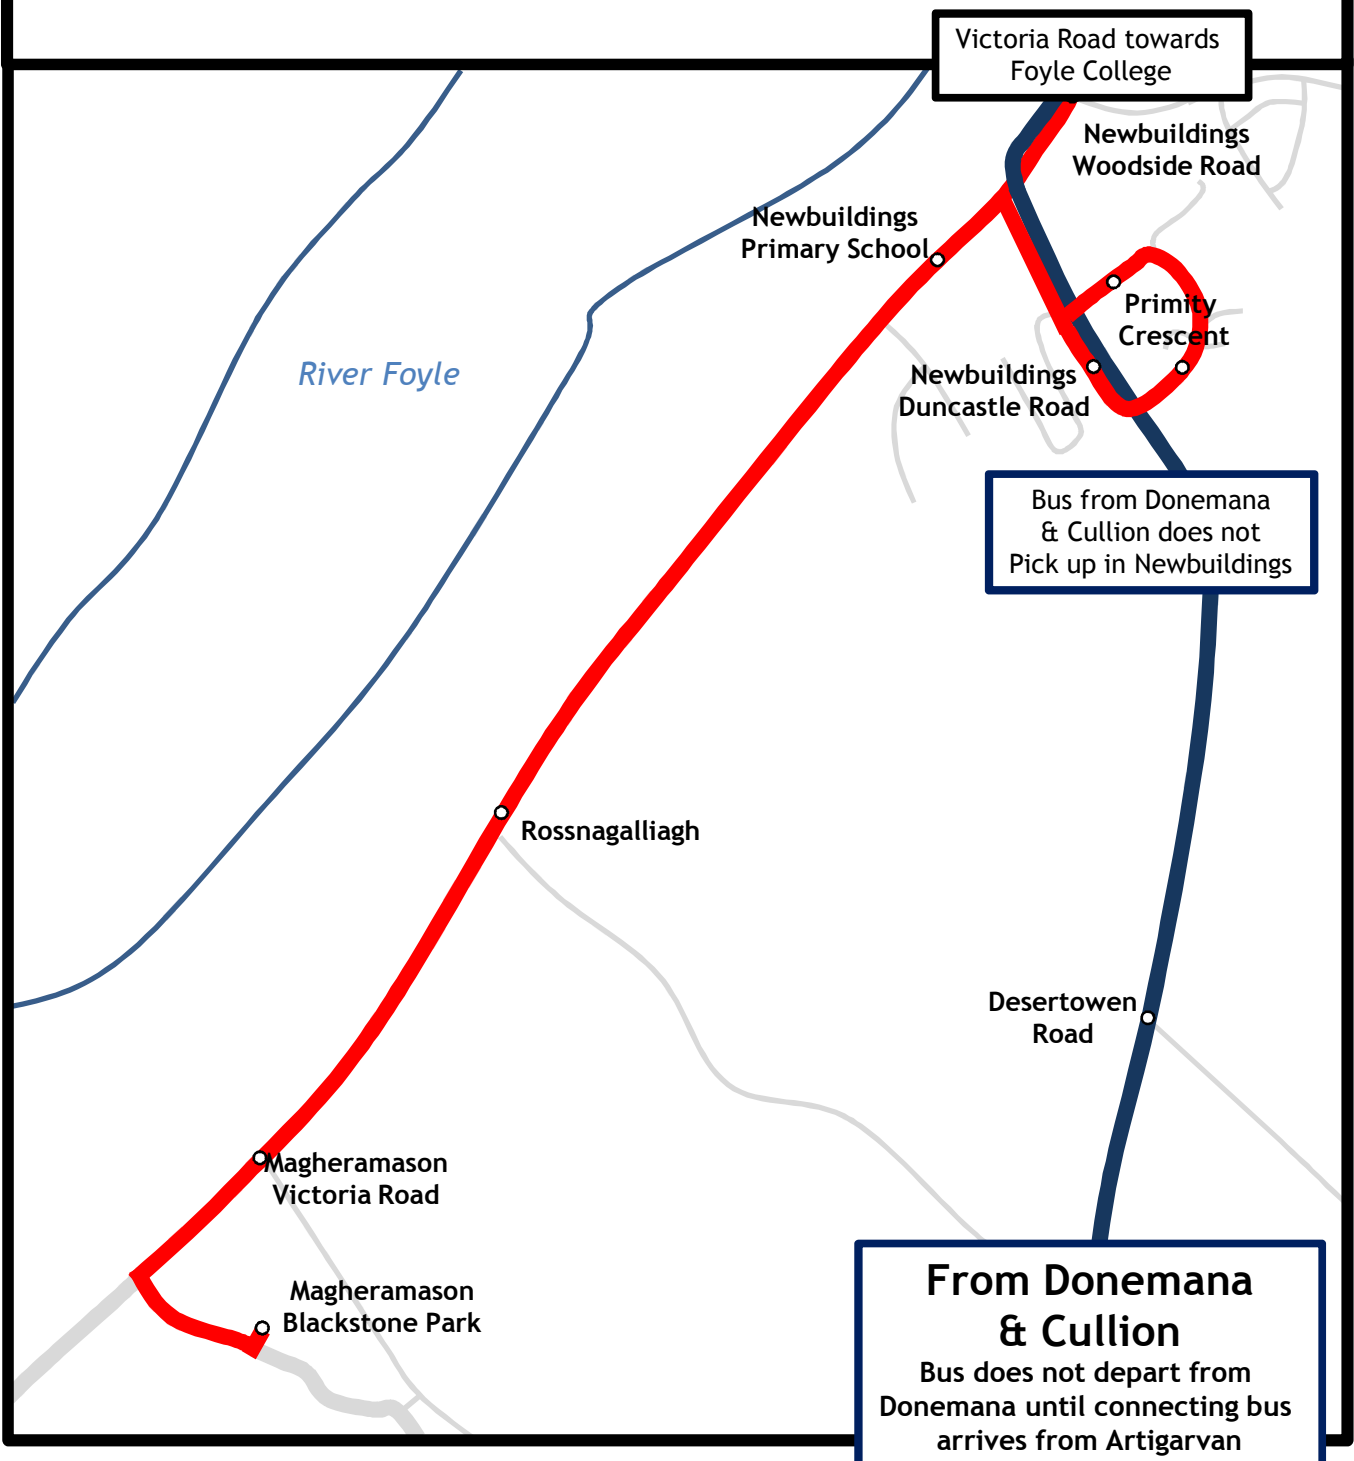

Foyle College Morning buses

From Donemana, Newbuildings & Magheramason

Magheramason

Magheramason (Blackstone Park), Victoria Road, Prehen Road, Duke Street, Limavady Road, **Foyle College Grounds**

Donemana & Cullion

Donemana (Main Street), Duncastle Road, Cullion, Desertowen Road then non stop to Foyle College. This bus does not stop in Newbuildings.

NOTE: This bus is also used by pupils travelling to Lisneal College