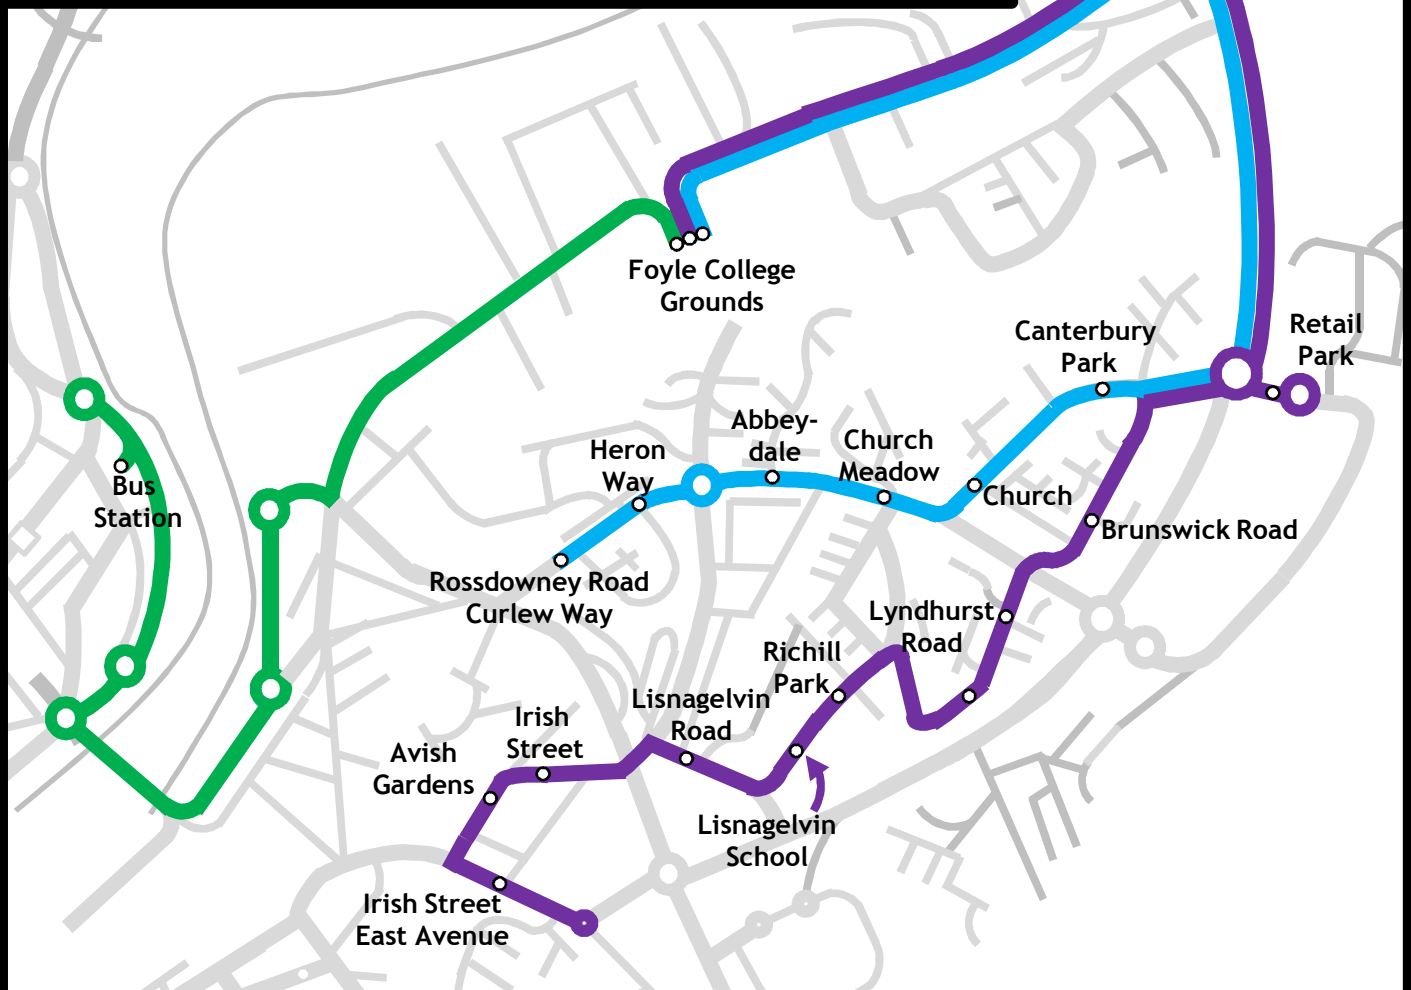

Foyle College Afternoon buses

To City Centre, Kiltfennan,
Knightsbridge & Irish Street

Irish Street

Foyle College Grounds, Crescent Link Retail Park (1st Roundabout), Brunswick Road, Lyndhurst Road, Landsdowne Road, Richill Park, Lisnagelvin School, Lisnagelvin Road, Irish Street Estate, Irish Street

Foyle Street Bus Station

Foyle College Grounds, Limavady Road, Duke Street, Craigavon Bridge, John Street, Foyle Street, Bus Station

Kiltfennan & Lincoln Court

Foyle College Grounds, Crescent Link, Canterbury Park, Rosstowney Road, Church Meadow, Abbeydale, Lincoln Court

Kiltfennan & Lincoln Court - FOYLE METRO SERVICE 2A

Crescent Link (Knightsbridge (opposite Fire Station), Summer Meadows, Lisneal College Gate, Crescent Link Retail Park, Crescent Link, Nelson Drive Estate, Limavady Road, **Foyle College Gate**.

NOTE: This bus is a scheduled service, collecting all passengers en route