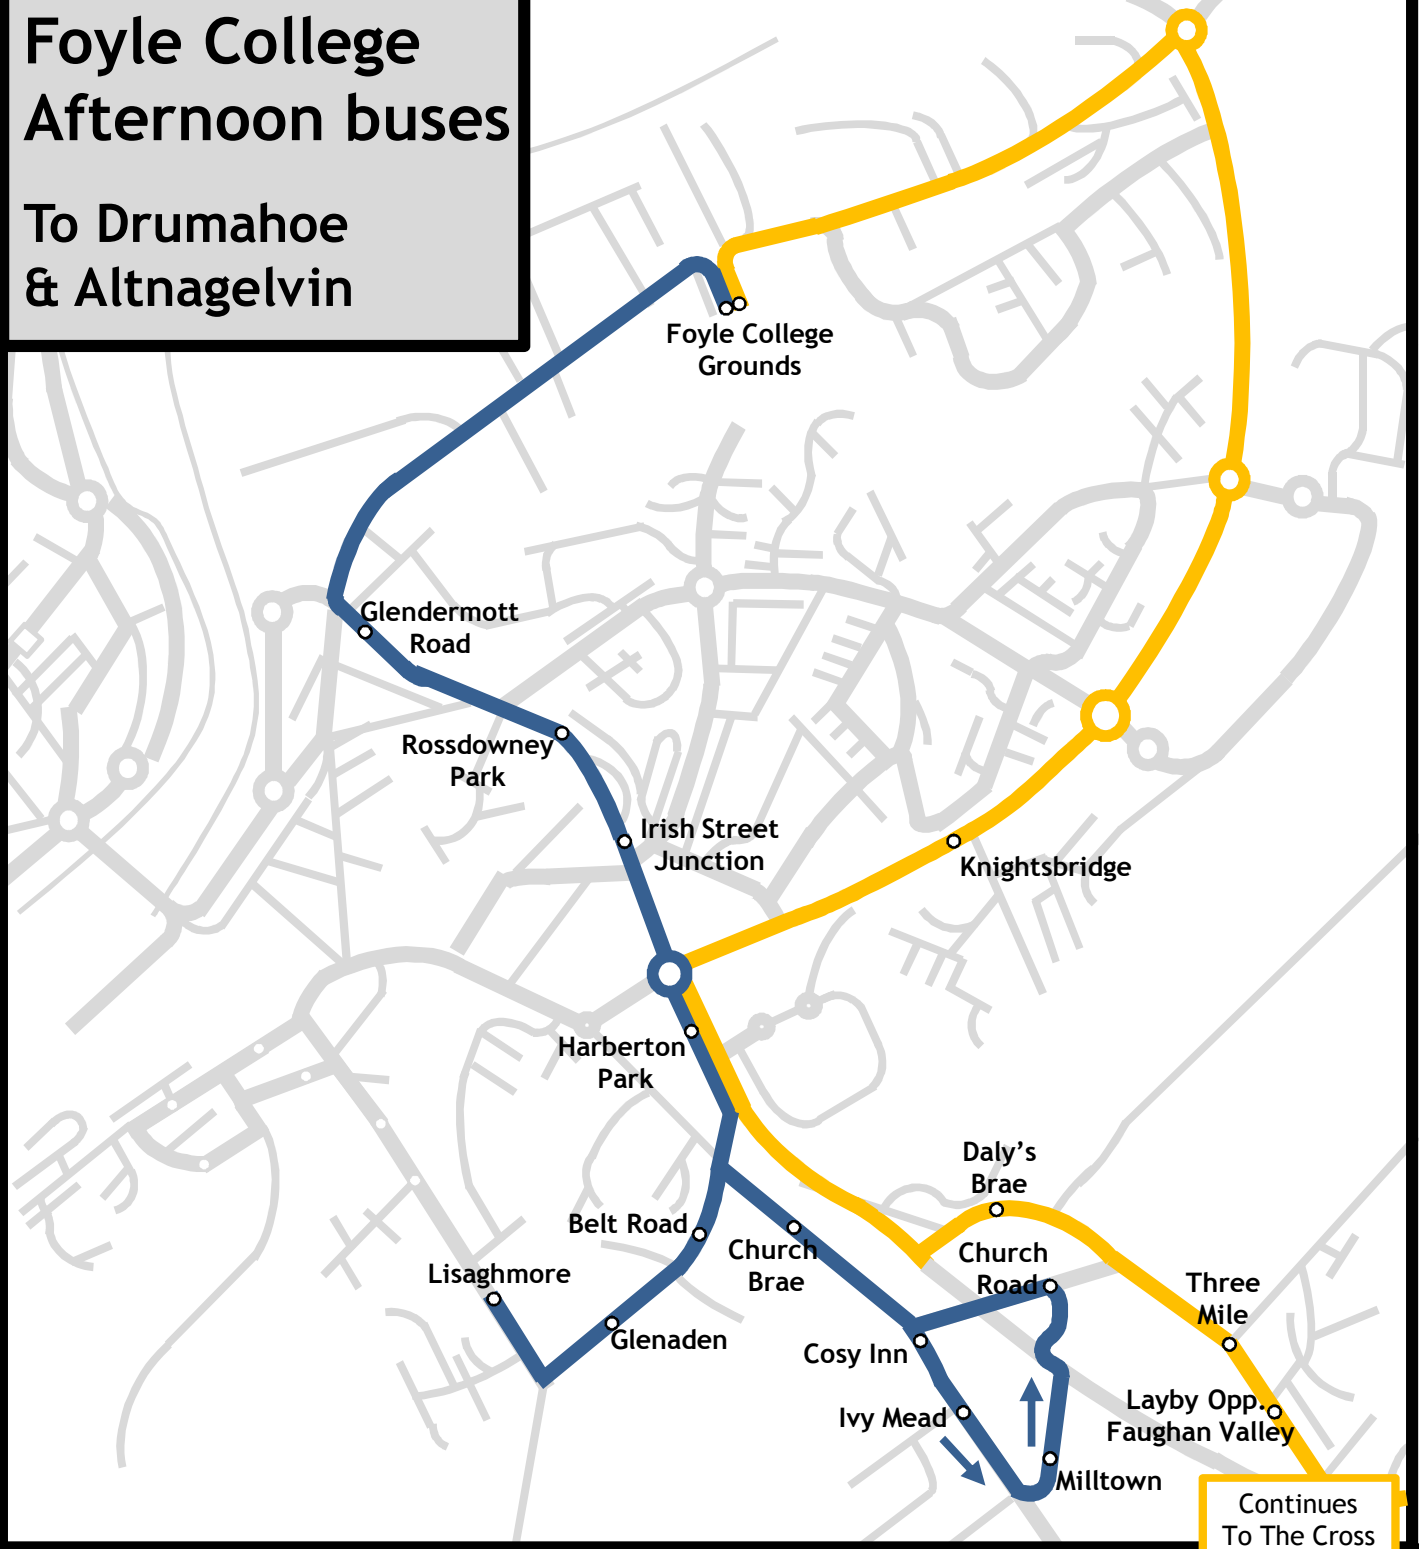

Foyle College Afternoon buses

To Drumahoe
& Altnagelvin

Continues
To The Cross

Drumahoe

Foyle College Grounds, Crescent Link, Knightsbridge, Glenshane Road, Drumahoe Road, Drumahoe Village, The Cross

Lisaghmore & Ivy Mead

Foyle College Grounds, Glendermott Road, Dungiven Road, Glenshane Road, Church Brae, Ivy Mead, Millbrook Park, Church Road (Tunnel), Church Brae, Belt Road, Lisaghmore. *This route has been revised slightly to remove an awkward turn from Church Road on to Church Brae.*

Not all stops are shown. Buses stop on request at or, where it is safe to do so, opposite any bus stop.