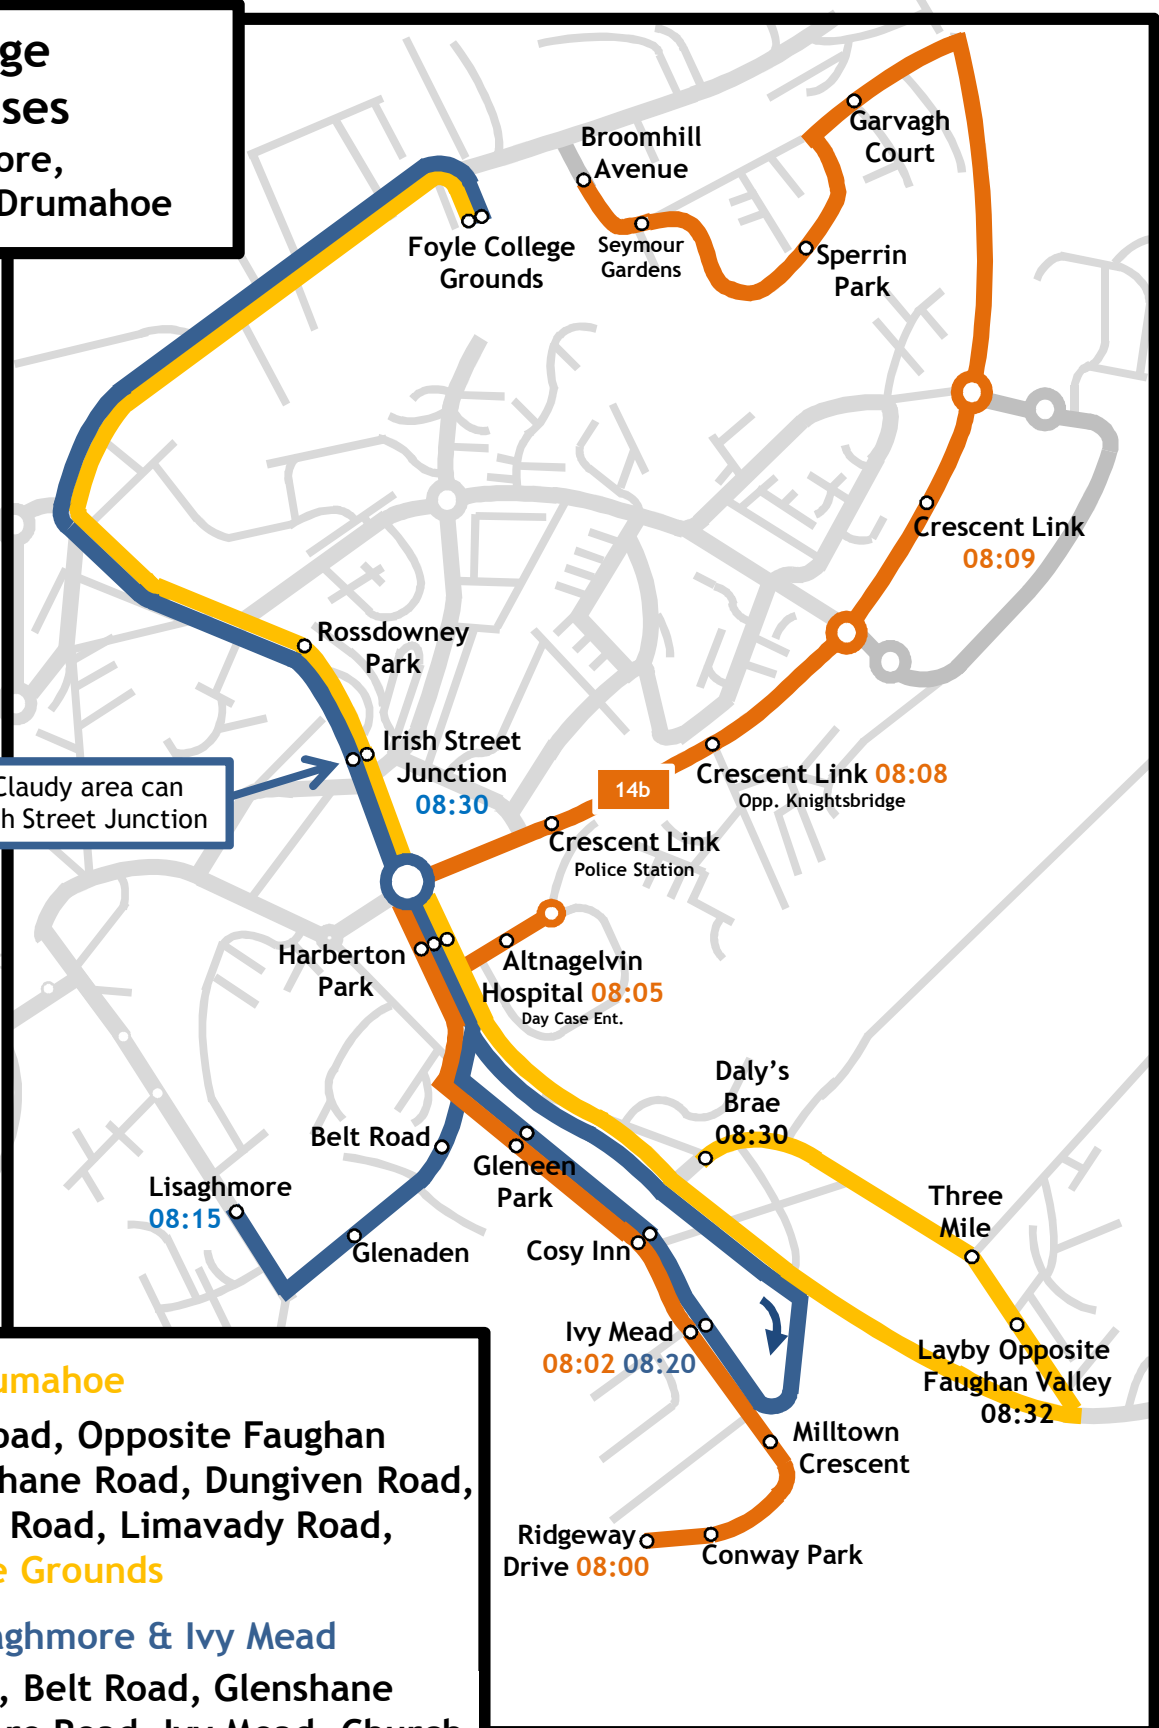

**Foyle College
Morning buses
From Lisaghmore,
Irish Street & Drumahoe**

Pupils from Claudy area can Transfer at Irish Street Junction

Drumahoe
Drumahoe Road, Opposite Faughan Valley, Glenshane Road, Dungiven Road, Glendermott Road, Limavady Road, **Foyle College Grounds**

Lisaghmore & Ivy Mead
Trench Road, Belt Road, Glenshane Road, Ardmore Road, Ivy Mead, Church Brae, Crescent Link, Limavady Road, **Foyle College Grounds**

14b Curryneirin (operates mornings only)
Ridgeway Drive, Church Brae, Altnagelvin Hospital Grounds, Crescent Link, Nelson Drive Estate, Broomhill Avenue. This is a scheduled service collecting passengers and city school pupils along the route.