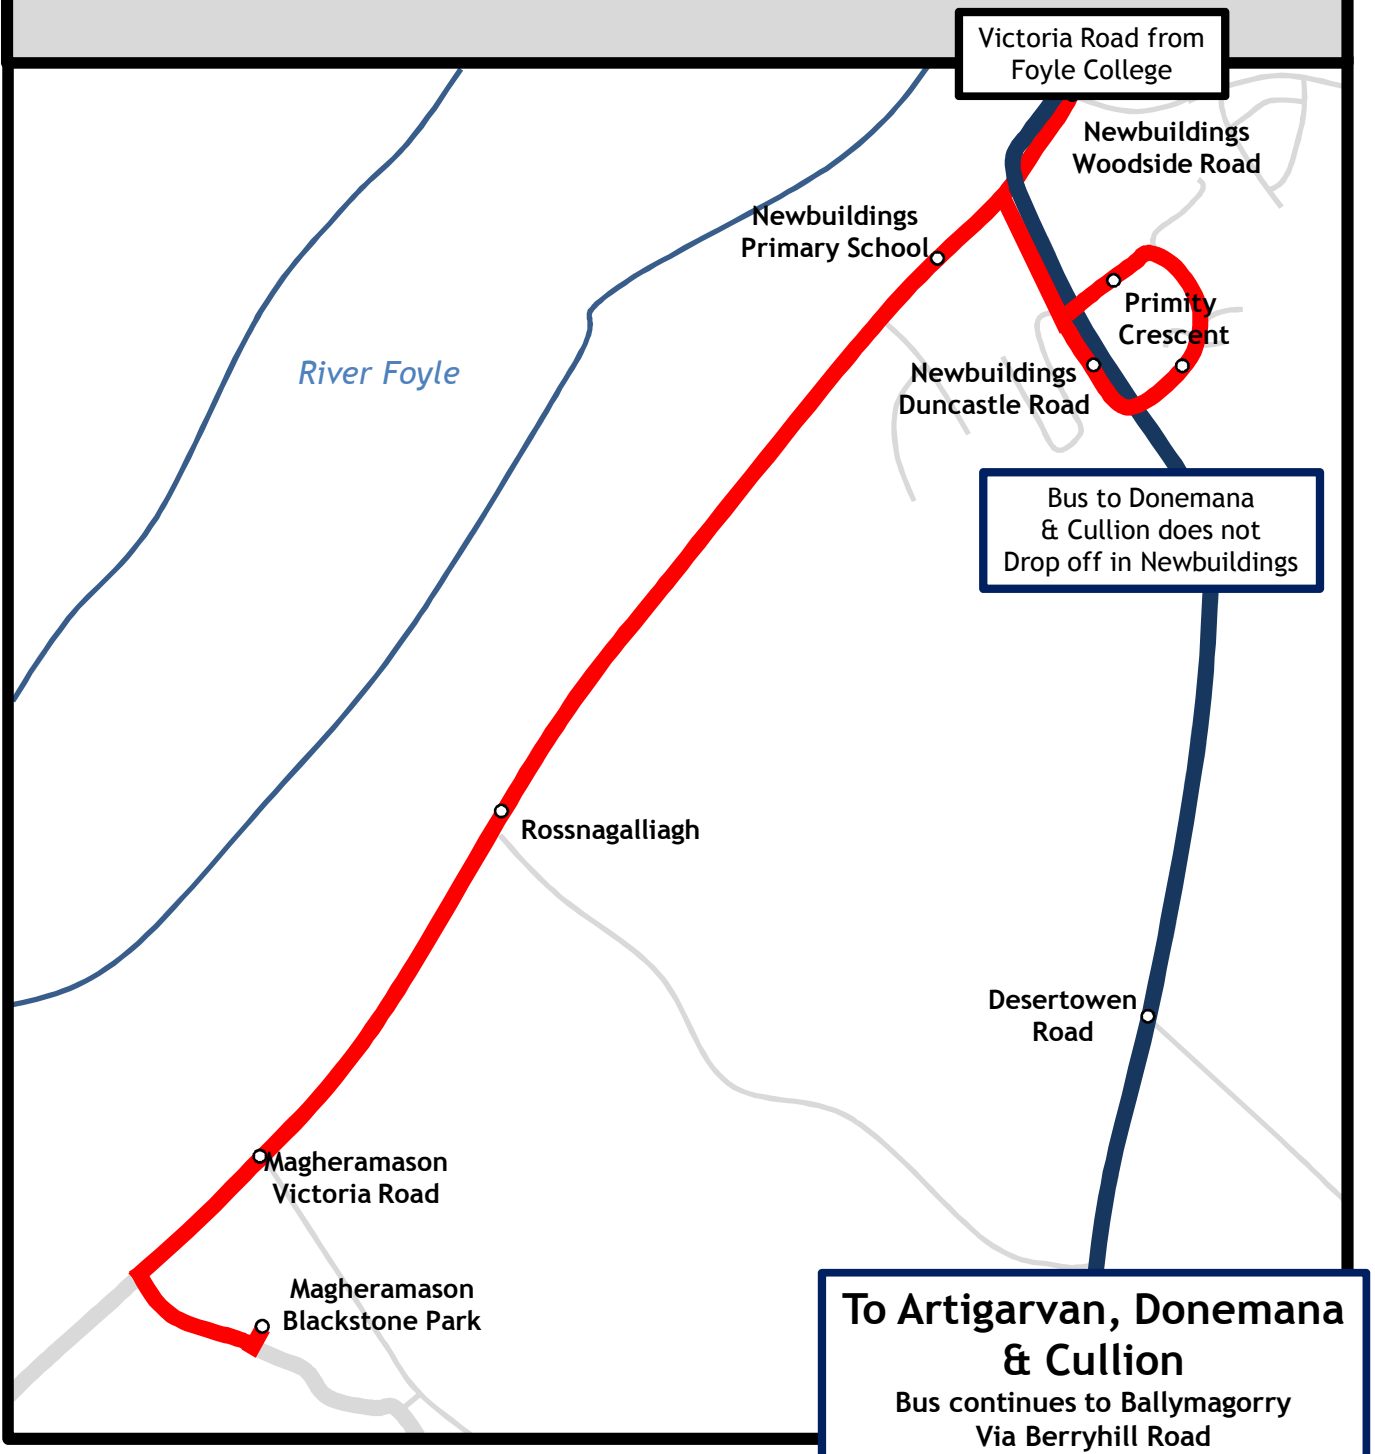

Foyle College Afternoon buses

From Donemana, Newbuildings & Magheramason

Magheramason

Foyle College Grounds, Limavady Road, Duke Street, Victoria Road, Prehen Road, Victoria Road, Newbuildings Primity Crescent, Magheramason Blackstone Park

Donemana & Cullion

Lisneal College, Foyle College Grounds , non stop until after Newbuildings, Duncastle Road, Cullion, Duncastle Road, Donemana **NOTE:** This bus is also used by pupils travelling from Lisneal College