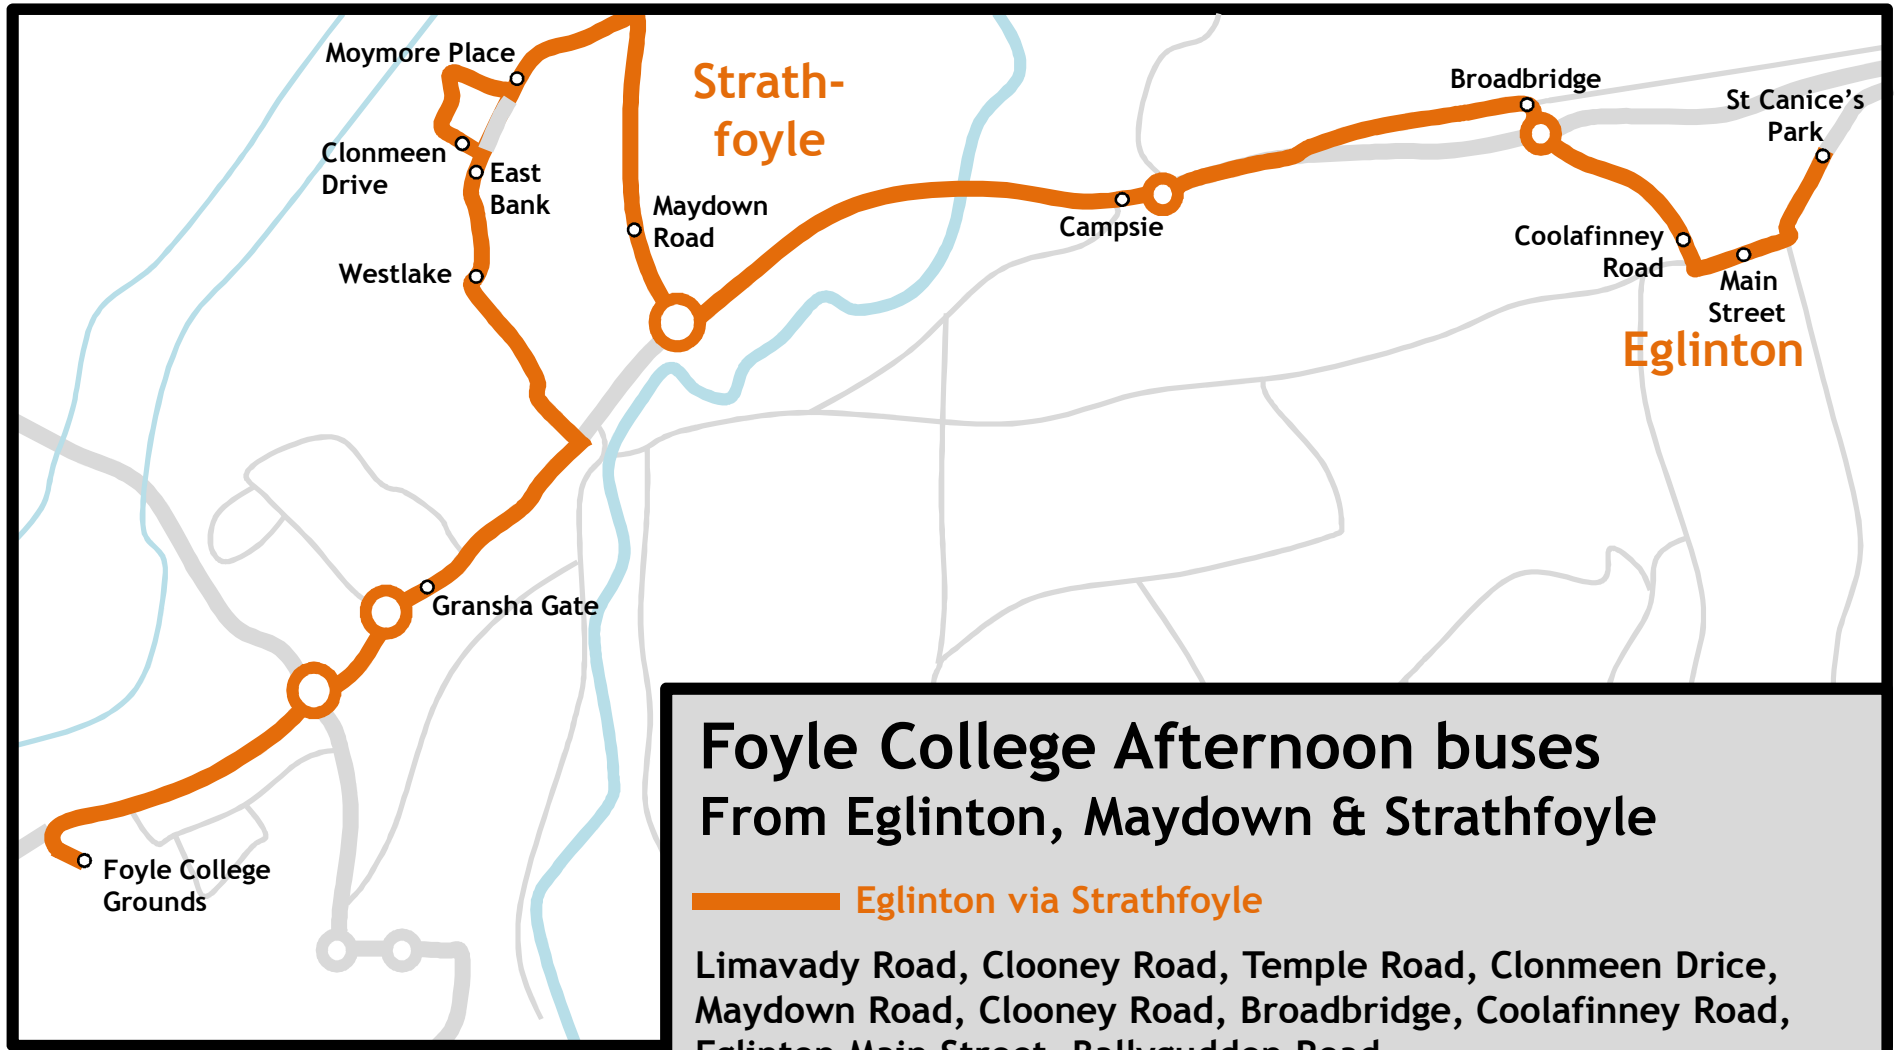

Foyle College Afternoon buses From Eglinton, Maydown & Strathfoyle

— Eglinton via Strathfoyle

Limavady Road, Clooney Road, Temple Road, Clonmeen Drive, Maydown Road, Clooney Road, Broadbridge, Coolafinney Road, Eglinton Main Street, Ballygudden Road